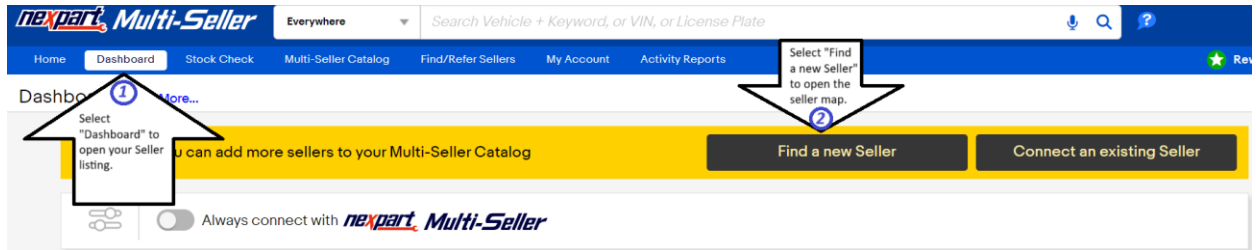

How to Connect to Nexpart Multi-Seller Account

- Request your Nexpart account be created by contacting Support at transendsupport@transtar1.com or 1-855-TRANSTAR
- Open your Nexpart Multi-Seller account and navigate to the “Dashboard” Select “Find a new Seller”

- Input your “Address” or “Zip Code” in the search bar to show the list of sellers available within your area

- Click “Add” on the Transtar option

- If you have an existing account select the first option “I have existing credentials” and input your login information